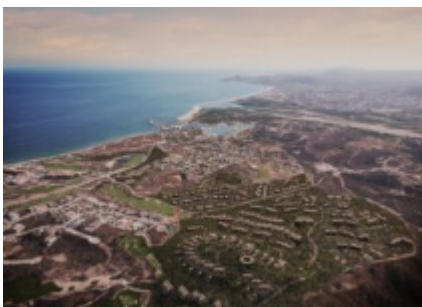

OVERVIEW

Concepción Alta is the new residential community within Puerto Los Cabos, offering a limited collection of thoughtfully designed homesites. Phase I includes 67 lots across three distinct typologies: Cima, Montaña, and Valle, each planned to maximize privacy, topography, and panoramic views while blending seamlessly with the natural desert landscape. Defined by a low-density vision, over 60% of the community is preserved as green space, incorporating native vegetation. Residents enjoy access to Concepción Hill Club and Beach Club, as well as the Puerto Los Cabos Membership. Delivery is expected by the end of 2026.

PROPERTY FEATURES

- Property Name: Concepcion

GALLERY