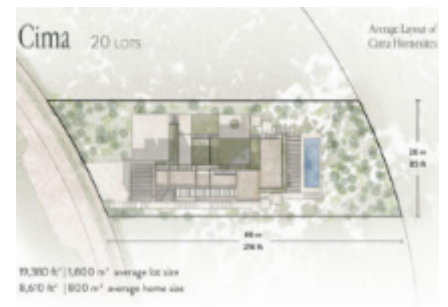

OVERVIEW

Concepción Alta is the new residential community within Puerto Los Cabos, offering a limited collection of thoughtfully designed homesites. Phase I includes 67 lots across three distinct typologies: Cima, Montaña, and Valle, each planned to maximize privacy, topography, and panoramic views while blending seamlessly with the natural desert landscape. Defined by a low-density vision, over 60% of the community is preserved as green space, incorporating native vegetation. Residents enjoy access to Concepción Hill Club and Beach Club, as well as the Puerto Los Cabos Membership. Delivery is expected by the end of 2026.

PROPERTY FEATURES

- Property Name: Concepcion

GALLERY