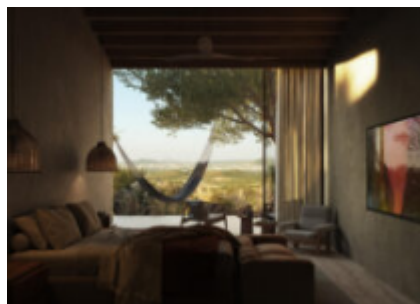

OVERVIEW

Concepción Alta is the new residential community within Puerto Los Cabos, offering a limited collection of thoughtfully designed homesites. Phase I includes 67 lots across three distinct typologies: Cima, Montaña, and Valle, each planned to maximize privacy, topography, and panoramic views while blending seamlessly with the natural desert landscape. Defined by a low-density vision, over 60% of the community is preserved as green space, incorporating native vegetation. Residents enjoy access to Concepción Hill Club and Beach Club, as well as the Puerto Los Cabos Membership. Delivery is expected by the end of 2026.

PROPERTY FEATURES

- Property Name: Concepcion

GALLERY