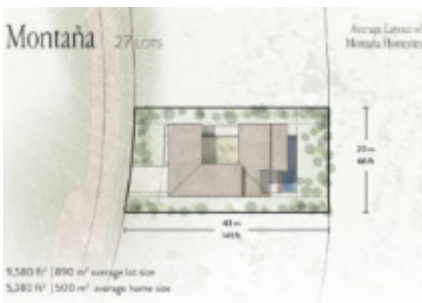

OVERVIEW

Concepción Alta is the new residential community within Puerto Los Cabos, offering a limited collection of thoughtfully designed homesites. Phase I includes 67 lots across three distinct typologies: Cima, Montaña, and Valle, each planned to maximize privacy, topography, and panoramic views while blending seamlessly with the natural desert landscape. Defined by a low-density vision, over 60% of the community is preserved as green space, incorporating native vegetation. Residents enjoy access to Concepción Hill Club and Beach Club, as well as the Puerto Los Cabos Membership. Delivery is expected by the end of 2026.

PROPERTY FEATURES

- Property Name: Concepcion

GALLERY