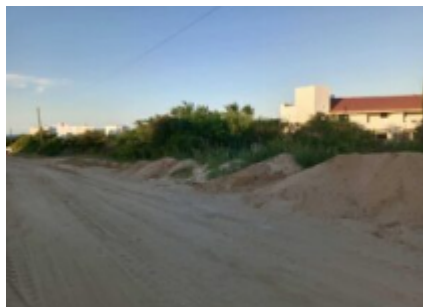

OVERVIEW

Location, location, location, this wonderful lot located in La Ribera has everything you need to make the house of your dreams, with beautiful views and in the heart of La Ribera, one of the towns that has the most demand for its proximity to the four season resort. Don't miss the opportunity to make this your dream lot

PROPERTY FEATURES

- Property Name: Sara's Lot
- Zone: East Cape
- Area: East Cape South
- Community: La Ribera
- Subdivision: La Ribera
- Price (USD): 110,000
- Seller Financing Offered?: No
- Financing: Cash/Efectivo
- Lot M2: 622.41
- Primary View: Local
- Secondary View: Ocean

GALLERY

LOCATION