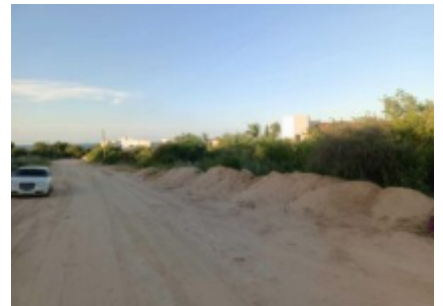

OVERVIEW

Location, location, location, this wonderful lot located in La Ribera has everything you need to make the house of your dreams, with beautiful views and in the heart of La Ribera, one of the towns that has the most demand for its proximity to the four season resort. Don't miss the opportunity to make this your dream lot

PROPERTY FEATURES

- Property Name: Sara's Lot
- Zone: East Cape
- Area: East Cape South
- Community: La Ribera
- Subdivision: La Ribera
- Price (USD): 110,000
- Seller Financing Offered?: No
- Financing: Cash/Efectivo
- Lot M2: 622.41
- Primary View: Local
- Secondary View: Ocean

GALLERY

LOCATION