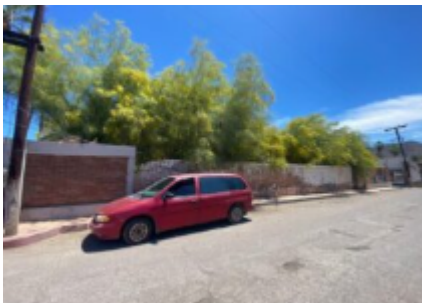

OVERVIEW

We offer you an incredible commercial investment opportunity at an incredible price with an excellent location, located right in the central area of Mulege. It has water services. light, and drainage. All to connect. The price must be paid in mexican pesos by the amount of $2,950,000.00 pesos (two million nine hundred fifty thousand pesos 00/100 m.n.)

PROPERTY FEATURES

- Property Name: Terreno Mulege
- Street Name: Jardin corona
- Zone: Mulege
- Area: Mulege
- Community: Centro
- Subdivision: Centro
- Price (USD): 173,530
- Seller Financing Offered?: No
- Financing: Cash/Efectivo
- Lot M2: 432.56
- Primary View: City
- Secondary View: City

GALLERY