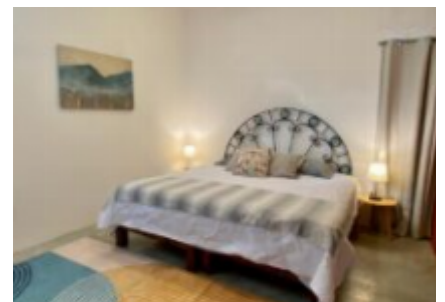

PROPERTY FEATURES

- Property Name: Casa Mexicana
- Street Name: San Vicente
- Construction: Completed
- Price (USD): 525,000
- Seller Financing Offered?: No
- Financing: Cash/Efectivo
- Lot M2: 650
- Total M2: 154.27
- Total SqFt: 1,659.95
- AC M2: 132.82
- AC SqFt: 1,429.14
- Primary View: Mountain
- Zone: Pacific
- Year Built: 2,025
- Decks/Patios M2: 21.45
- Secondary View: Mountain
- Decks/Patios SqFt: 230.80
- Area: Pacific North
- Total Bedrooms: 2
- Community: Todos Santos
- Mstr Plan Community: No
- Subdivision: Centro-Todos Santos
- FullBaths: 2
- 1/2Baths: 0
- Style: Colonial
- Furnished: Furnished
- Garage Stalls: 1
- Clothes Washer
- Dishwasher
- Refrigerator
- Cook Top
- Ceiling Fans
- Air Conditioning: Mini Splits
- Construction Type: Concrete / Cinder Block
- Flooring Types: Concrete
- Fence / Wall

GALLERY