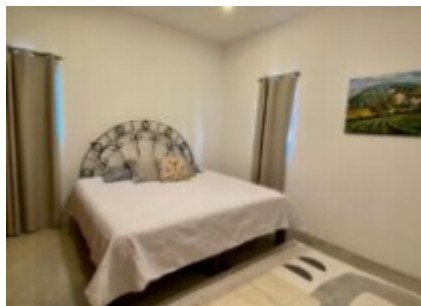

PROPERTY FEATURES

- Property Name: Casa Mexicana
- Street Name: San Vicente
- Construction: Completed
- Price (USD): 525,000
- Seller Financing Offered?: No
- Financing: Cash/Efectivo
- Lot M2: 650
- Total M2: 154.27
- Total SqFt: 1,659.95
- AC M2: 132.82
- AC SqFt: 1,429.14
- Primary View: Mountain
- Zone: Pacific
- Year Built: 2,025
- Decks/Patios M2: 21.45
- Secondary View: Mountain
- Decks/Patios SqFt: 230.80
- Area: Pacific North
- Total Bedrooms: 2
- Community: Todos Santos
- Mstr Plan Community: No
- Subdivision: Centro-Todos Santos
- FullBaths: 2
- 1/2Baths: 0
- Style: Colonial
- Furnished: Furnished
- Garage Stalls: 1
- Clothes Washer
- Dishwasher
- Refrigerator
- Cook Top
- Ceiling Fans
- Air Conditioning: Mini Splits
- Construction Type: Concrete / Cinder Block
- Flooring Types: Concrete
- Fence / Wall

GALLERY