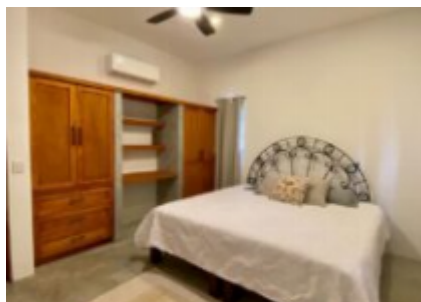

PROPERTY FEATURES

- Property Name: Casa Mexicana
- Street Name: San Vicente
- Construction: Completed
- Price (USD): 525,000
- Seller Financing Offered?: No
- Financing: Cash/Efectivo
- Lot M2: 650
- Total M2: 154.27
- Total SqFt: 1,659.95
- AC M2: 132.82
- AC SqFt: 1,429.14
- Primary View: Mountain
- Zone: Pacific
- Year Built: 2,025
- Decks/Patios M2: 21.45
- Secondary View: Mountain
- Decks/Patios SqFt: 230.80
- Area: Pacific North
- Total Bedrooms: 2
- Community: Todos Santos
- Mstr Plan Community: No
- Subdivision: Centro-Todos Santos
- FullBaths: 2
- 1/2Baths: 0
- Style: Colonial
- Furnished: Furnished
- Garage Stalls: 1
- Clothes Washer
- Dishwasher
- Refrigerator
- Cook Top
- Ceiling Fans
- Air Conditioning: Mini Splits
- Construction Type: Concrete / Cinder Block
- Flooring Types: Concrete
- Fence / Wall

GALLERY